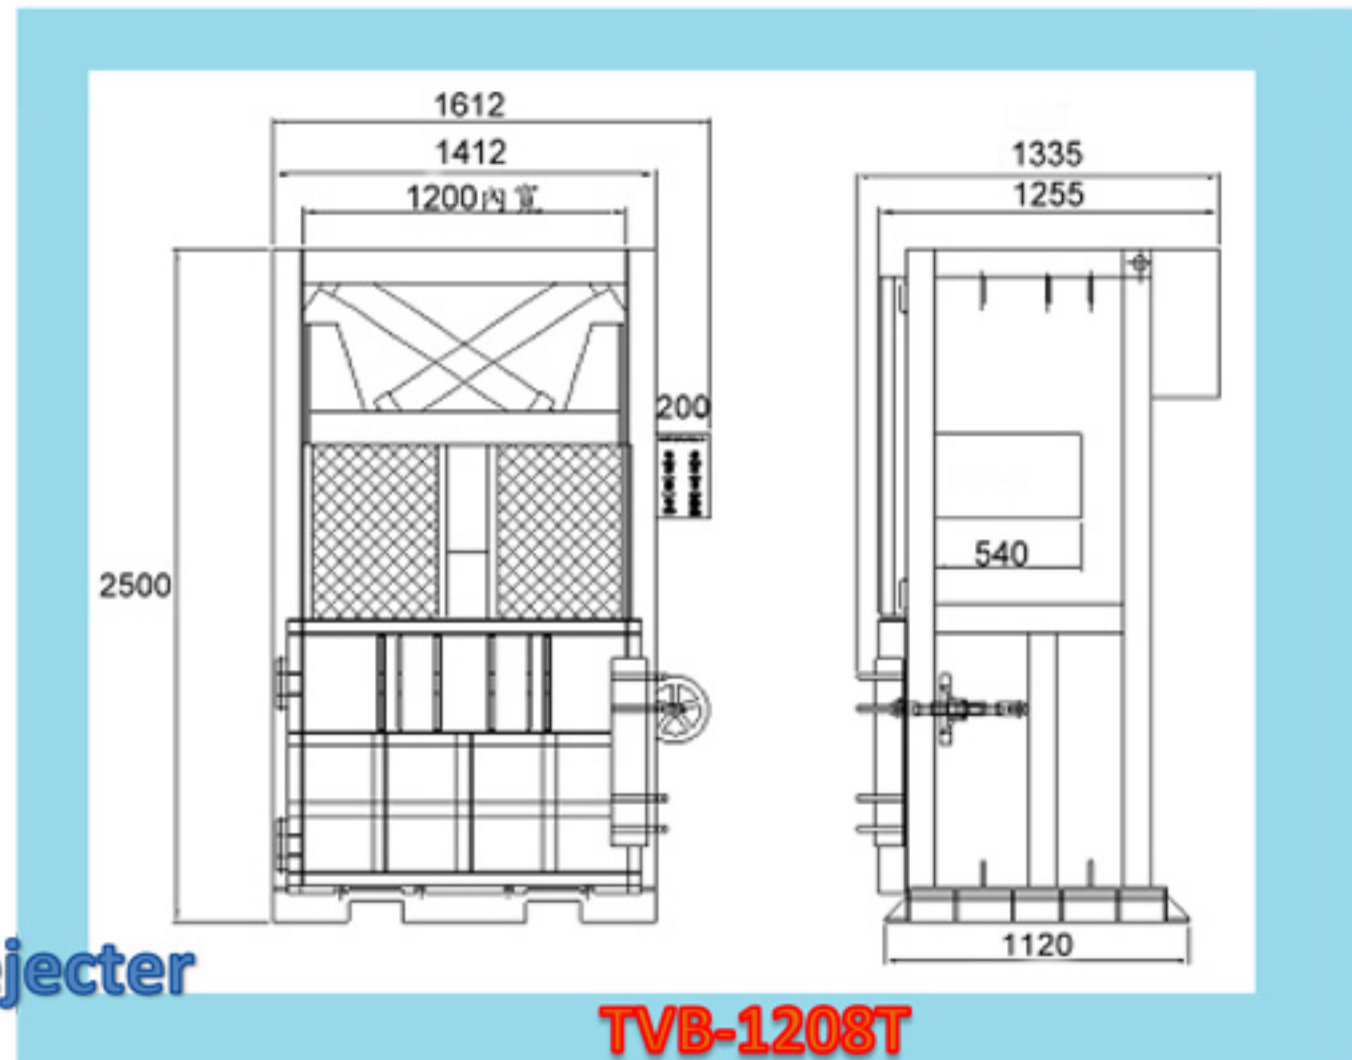

TVB-SERIES

MODEL	Machine	APERTURE	BALE SIZE	MOTOR	PRESS FORCE Tons	BALE WEIGHT kg
	mm	mm	mm			
TVB-1509T	L: 1820 W: 1300 H: 2500	L: 1500 W: 570	L: 1500 W: 900 H: 1000	10HP	43	300-400
TVB-1208T	L: 1612 W: 1335 H: 2500	L: 1200 W: 600	L: 1200 W: 800 H: 1000	7.5HP	27	250-350

- Compact in small floor area
- High speed cycle time
- With strong force
- Safe and easy operation
- With friendly ropes pusher
- With retaining claws & bale ejecter

TVB-polythene wrap